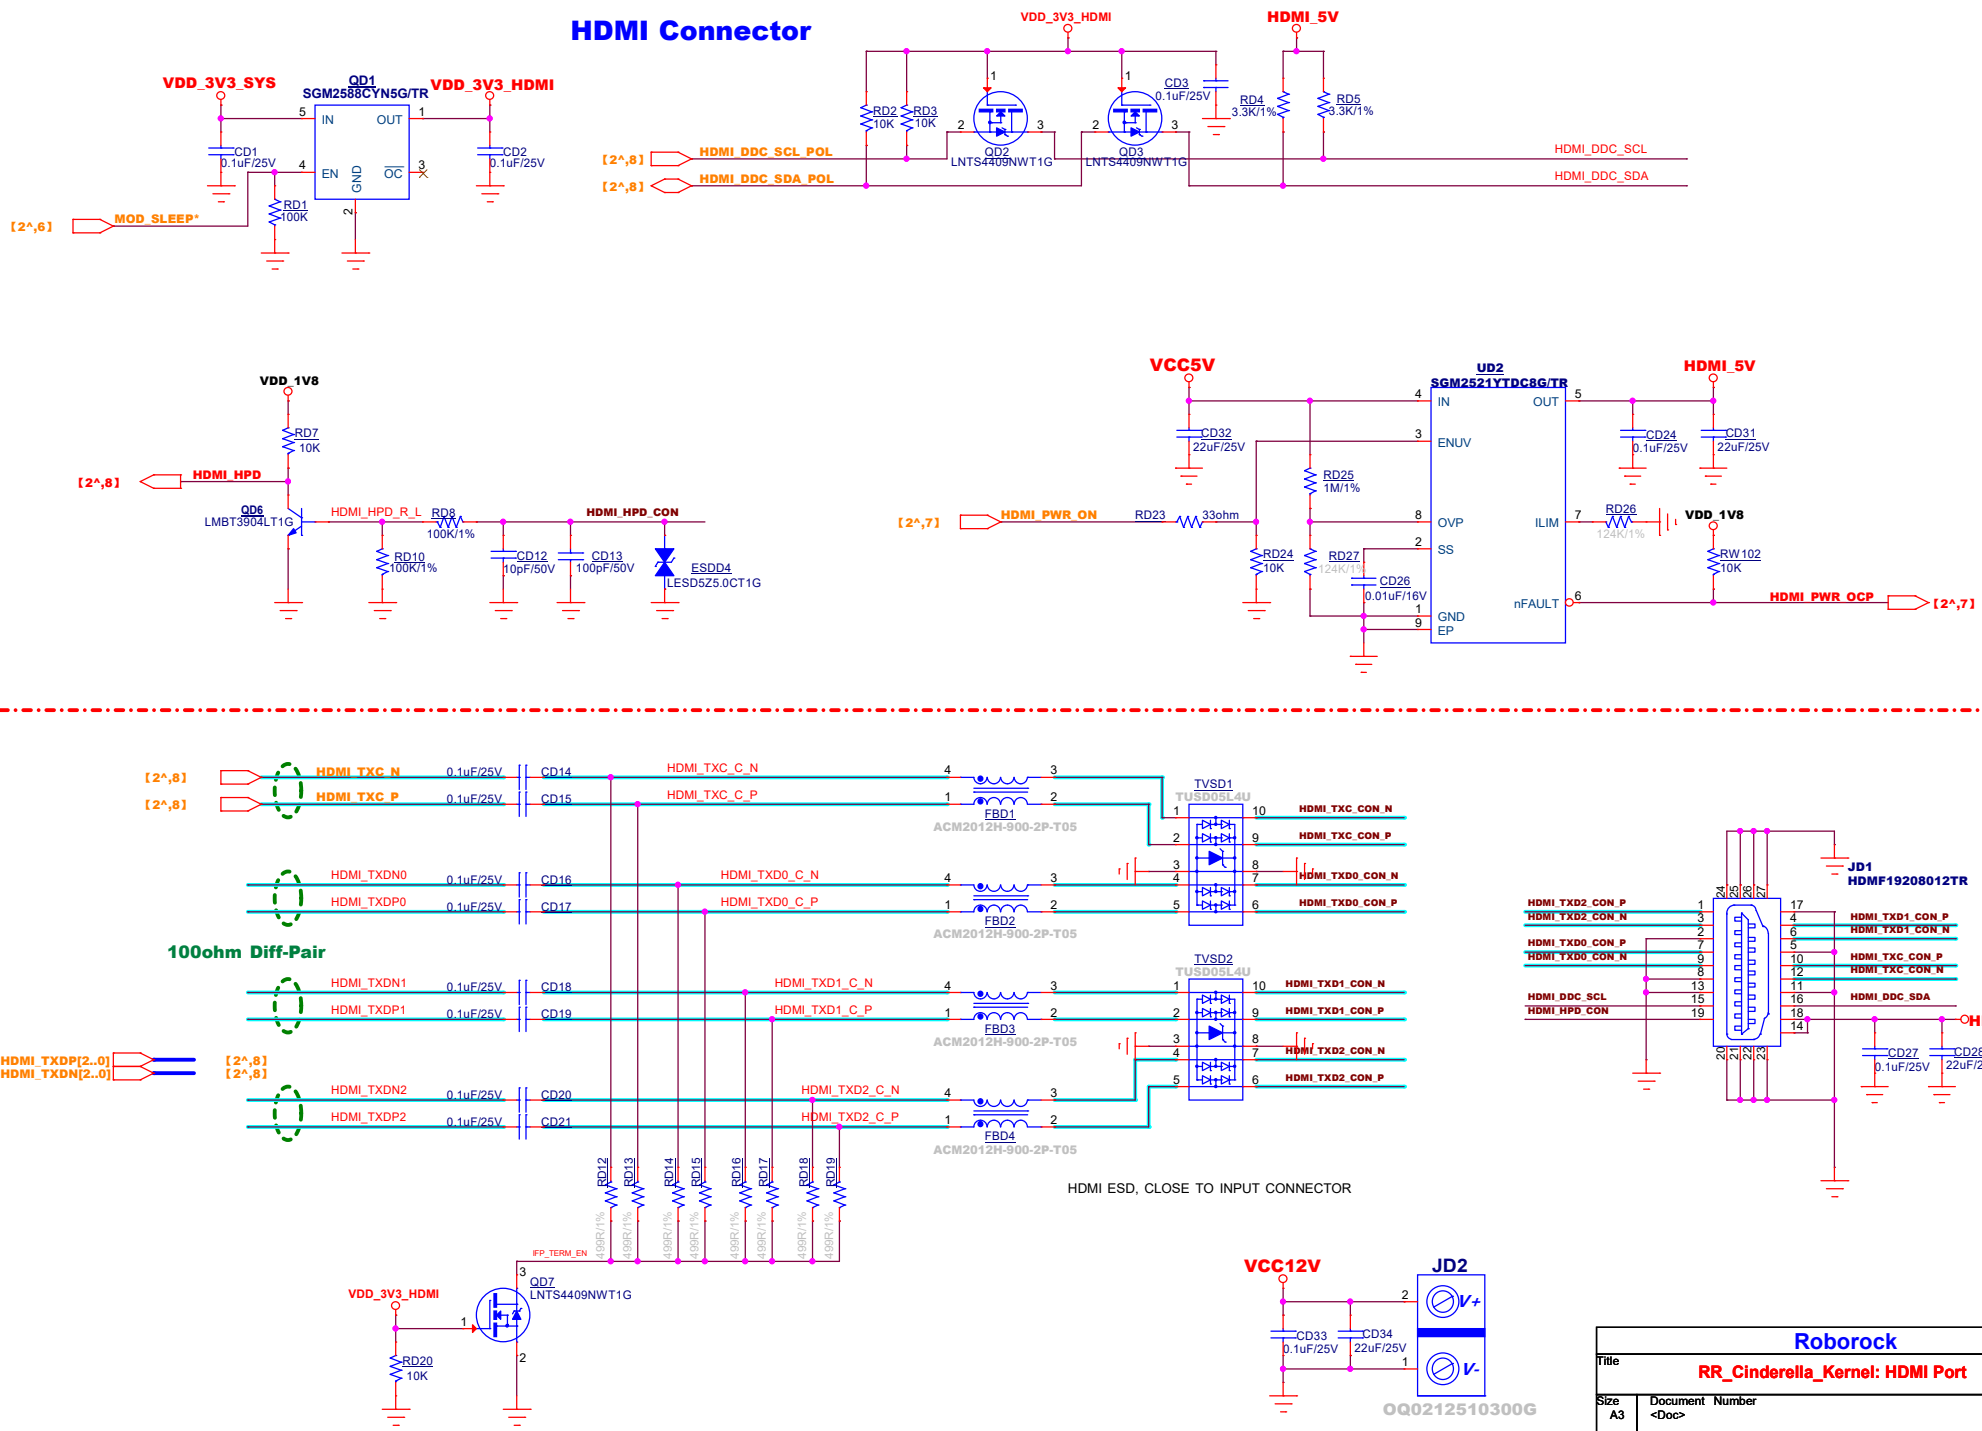

HDMI Connector

Roborock			
Title RR_Cinderella_Kernel: HDMI Port			
Size A3	Document <Doc>	Number	Rev MK
Date: Friday, November 22, 2019	Sheet 20 of 23		

QQ0212510300G